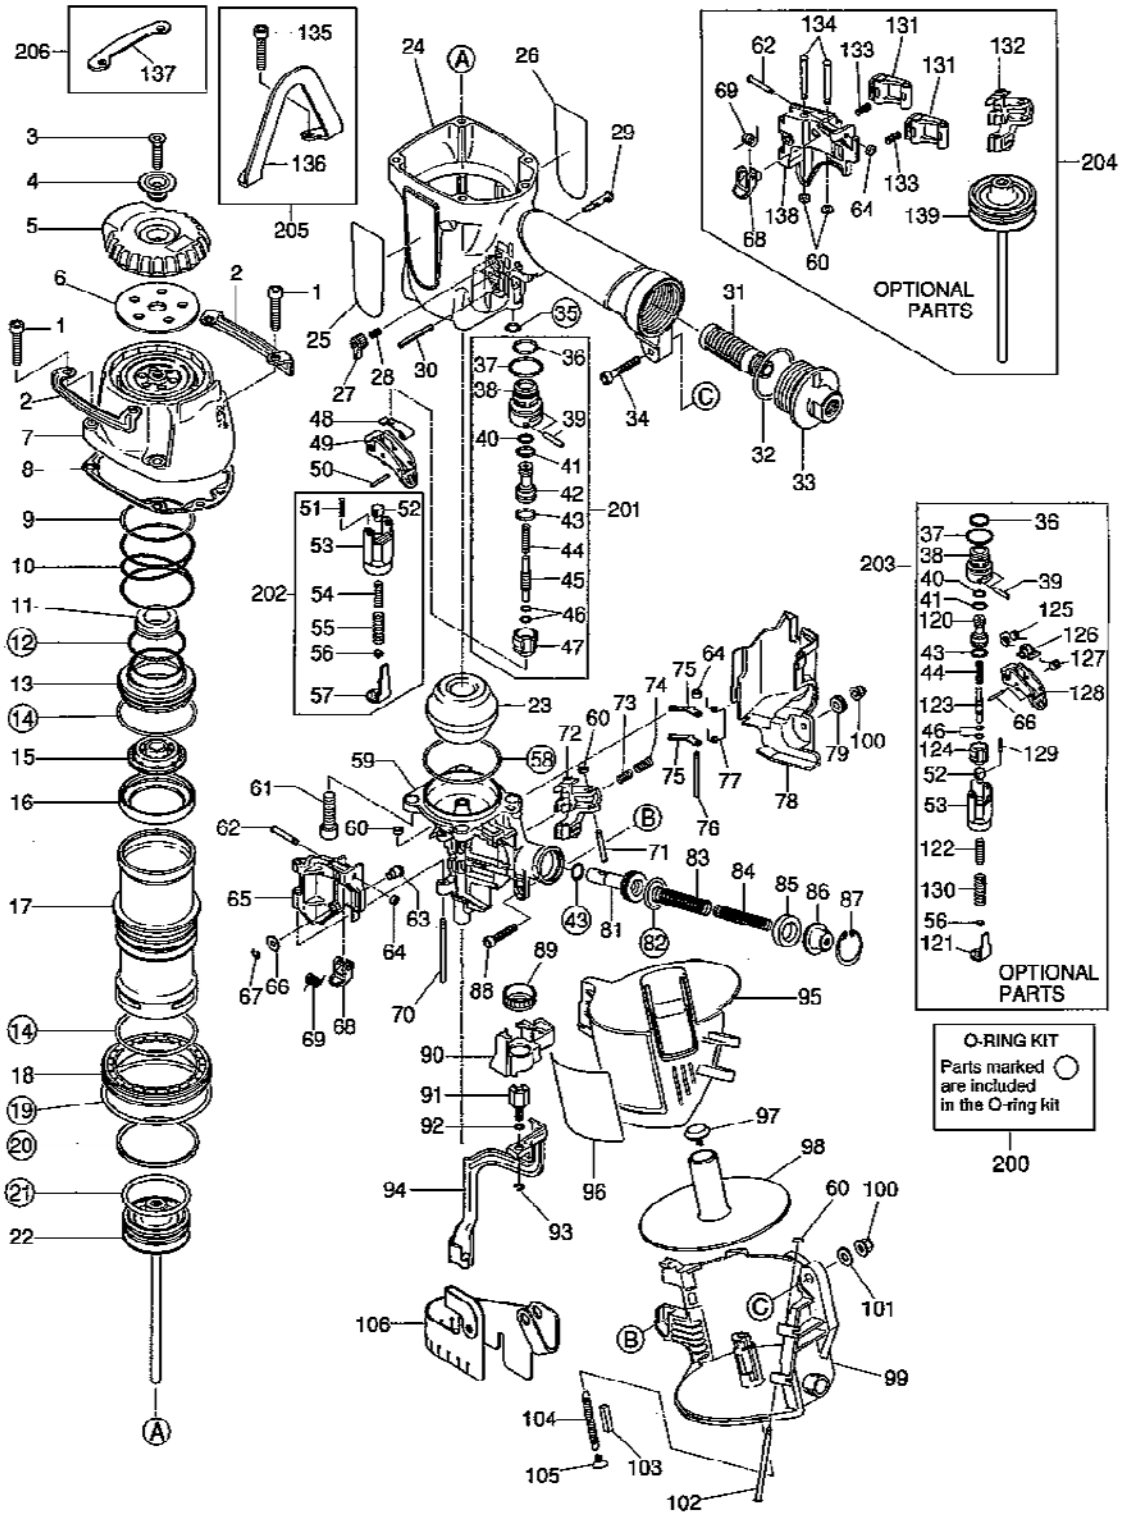

VA0335 COIL NAILER

ITEM	PART NO.	DESCRIPTION	QTY
1	VC7535	BOLT M6 X 30	4
2	VC7536	PROTECTOR	2
3	VC7537	SCREW M6X27	1
4	VC7538	EXHAUST COVER HOLDER	1
5	VC7539	EXHAUST COVER	1
6	VC7540	FILTER B	1
7	VC7541	CYLINDER CAP UNIT	1
8	VC7542	CYLINDER CAP SEAL	1
9	VC7543	WASHER, CYLINDER CAP	1
10	VC7544	COMPRESSION SPRING	1
11	VC7545	PLAIN WASHER B	1
12	VC7546	O-RING	1
13	VC7547	HEAD VALVE PISTON	1
14	VC7548	O-RING	2
15	VC7549	PISTON STOP	1
16	VC7550	HEAD VALVE SEAL	1
17	VC7551	CYLINDER	1
18	VC7552	CYLINDER RING	1
19	VC7553	O-RING	1
20	VC7554	O-RING	1
21	VC7555	O-RING	1
22	VC7556	MAIN PISTON UNIT	1
23	VC7557	BUMPER	1
24	VC7558	BODY	1
25	VC7559	LABEL	1
26	VC7560	WARNING LABEL	1
27	VC7561	TRIGGER LOCK LEVER	1
28	VC7562	SPRING	1
29	VC7563	TRIGGER LOCK DIAL	1
30	VC7564	ROLL PIN	1
31	VC7565	FILTER A	1
32	VC7265	O-RING	1
33	VC7566	END CAP	1
34	VC7567	SCREW	1
35	VC7568	O-RING	1
36	VC7569	O-RING	1
37	VC7266	O-RING	1
38	VC7570	TRIGGER VALVE HOUSING	1
39	VC7257	PIN	2
40	VC7267	O-RING	1
41	VC7268	O-RING	1
42	VC7571	PILOT VALVE	1
43	VC7269	O-RING	2
44	VC7252	O-RING	1